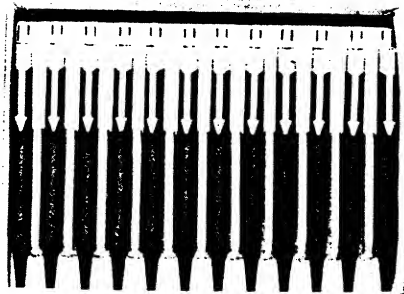

Assortment No. 9-432-1
12 $6.00 Parker B-5 ball pens,
slotter boxed.
List Price . . . $72.00

PARKER